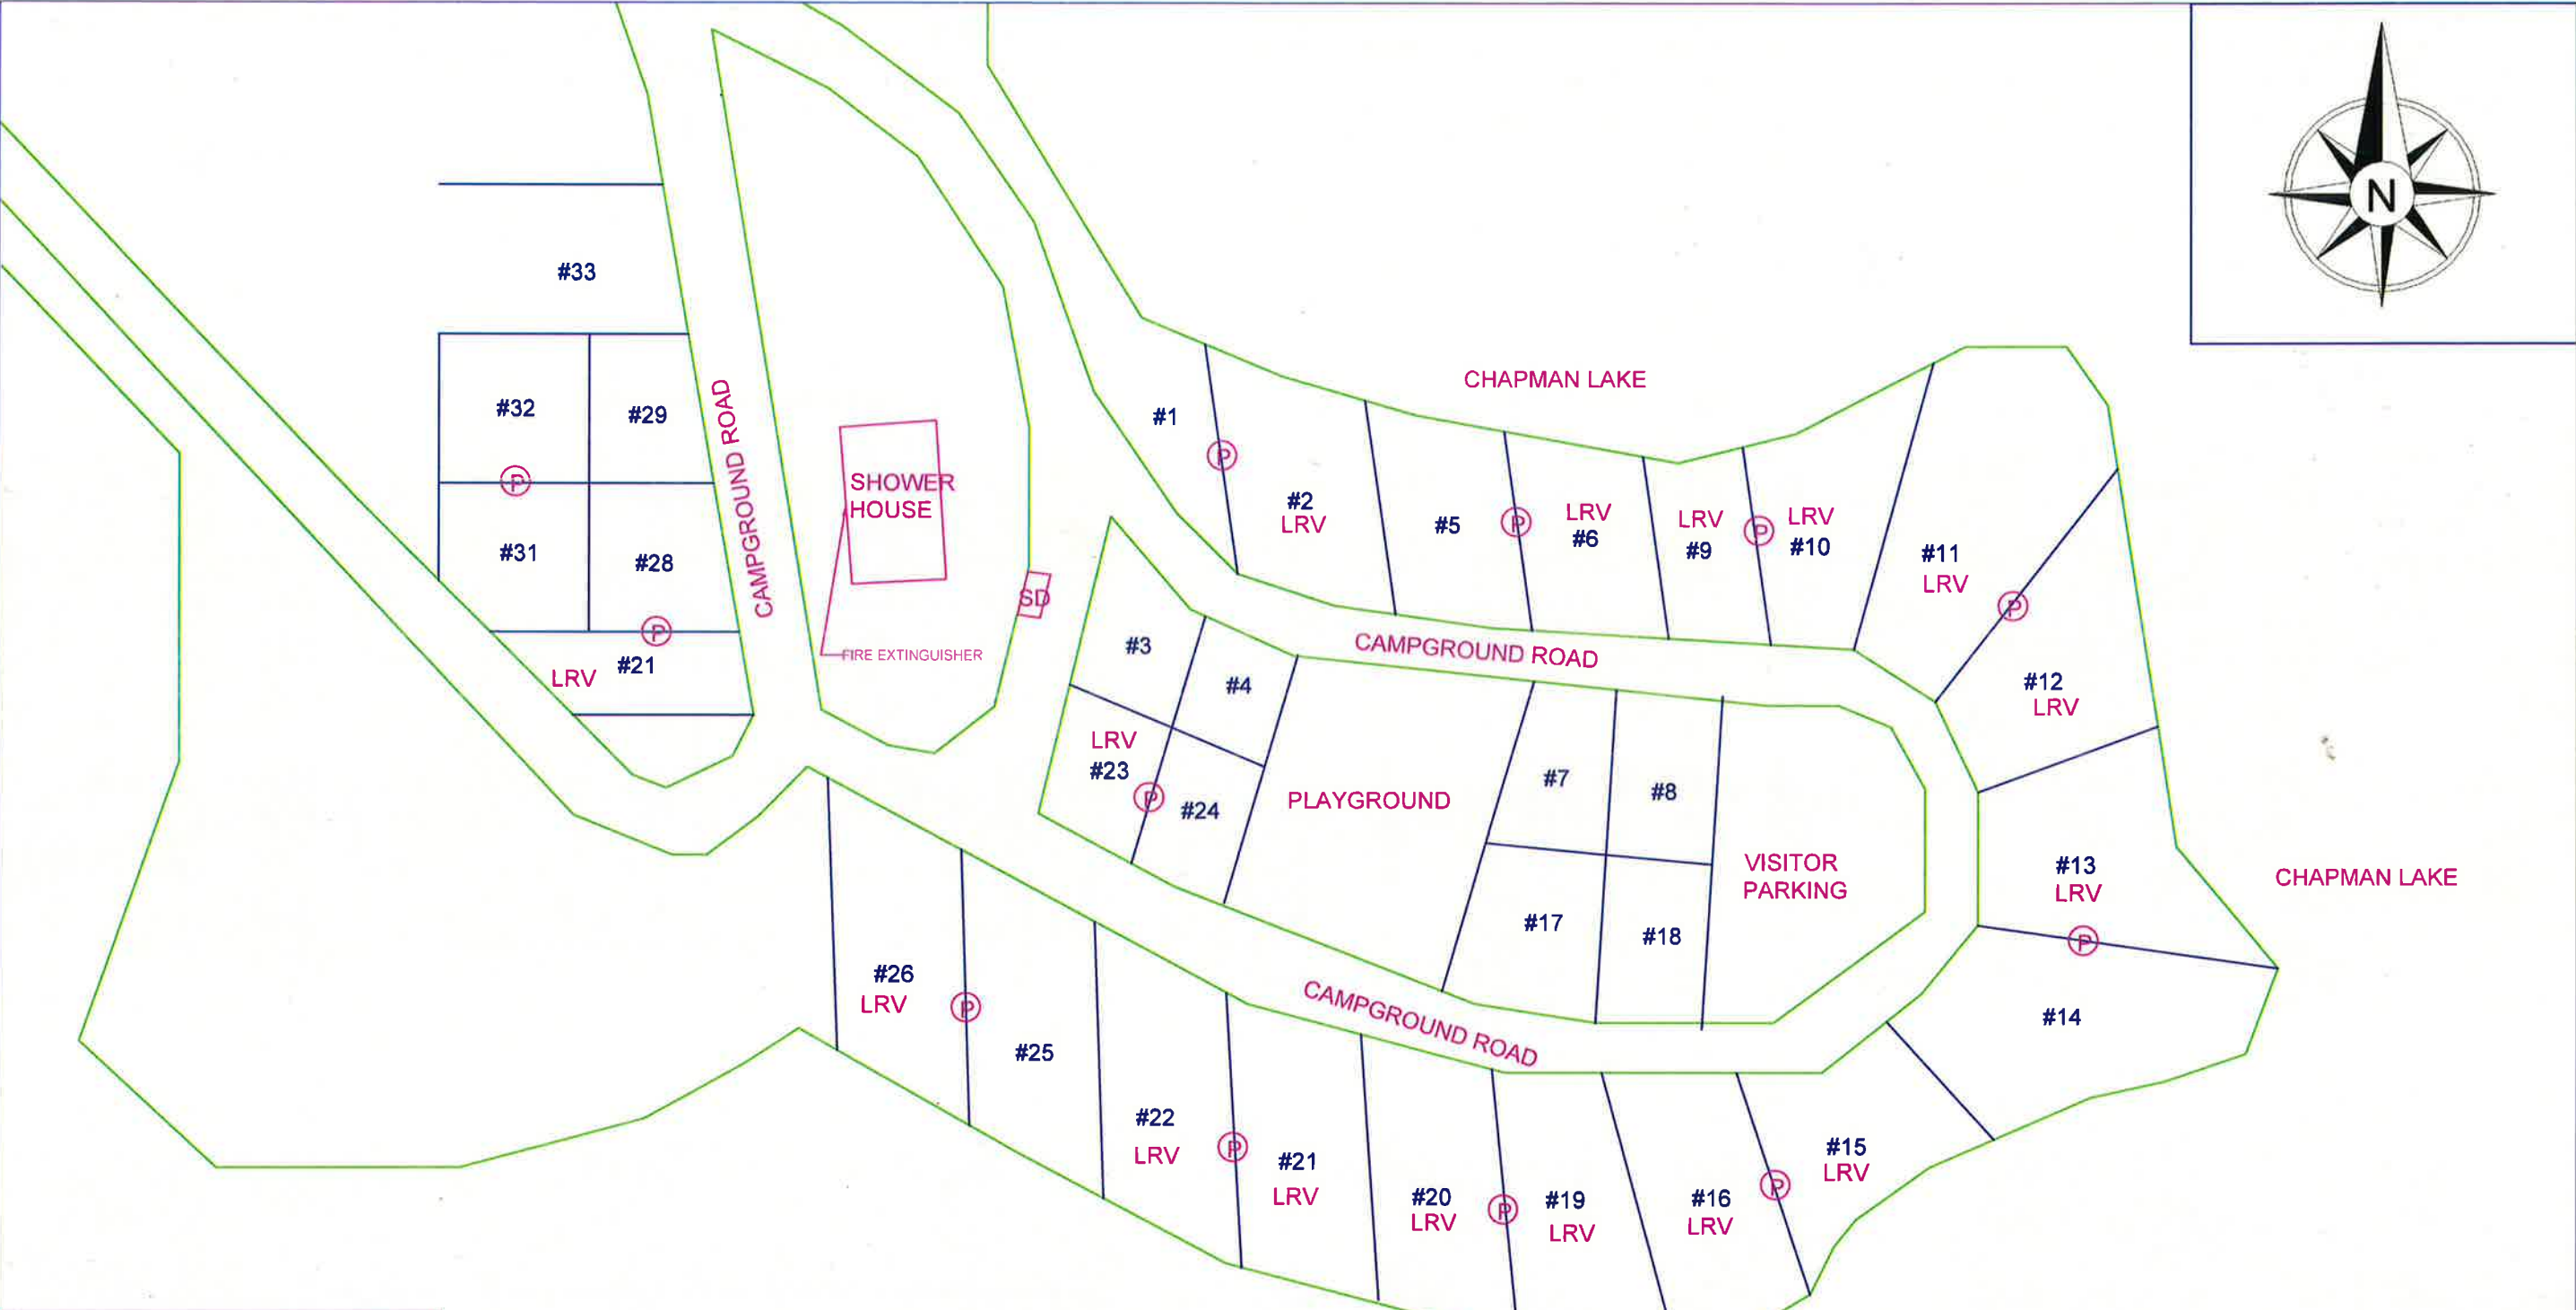

CITY OF STANLEY CHAPMAN PARK CAMPGROUND

LEGEND

- Ⓟ POWER
- LRV LARGE RV
- SD SANITARY DUMP